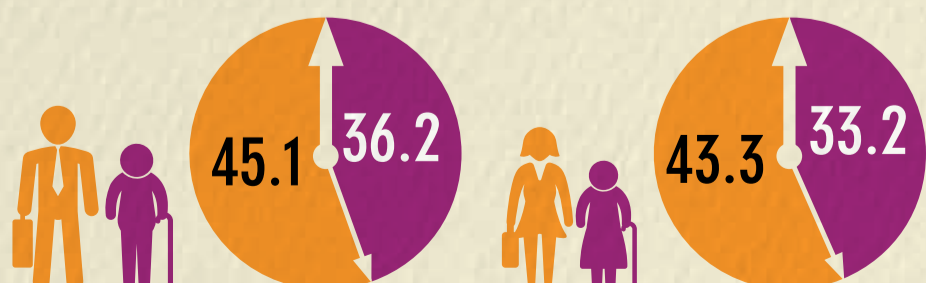

VIET NAM LABOUR FORCE

AND POPULATION AGEING

POPULATION TREND BY AGE GROUPS, PROJECTED TO 2049

DEPENDENCY RATIO, 1999-2014 AND PROJECTED TO 2049

LABOUR FORCE PARTICIPATION RATE, 15-59 YEARS OLD

LABOUR FORCE PARTICIPATION RATE, 60+

RATE OF UNSKILLED OCCUPATIONS, 2014

AVERAGE NUMBER OF WORKING HOURS PER WEEK, 2014

SELF-EMPLOYED OR UNPAID FAMILY WORKERS, 2014

Note: Age dependency ratio is the ratio of dependents people (0-14 years old or 60+) to the working age population those ages 15-59