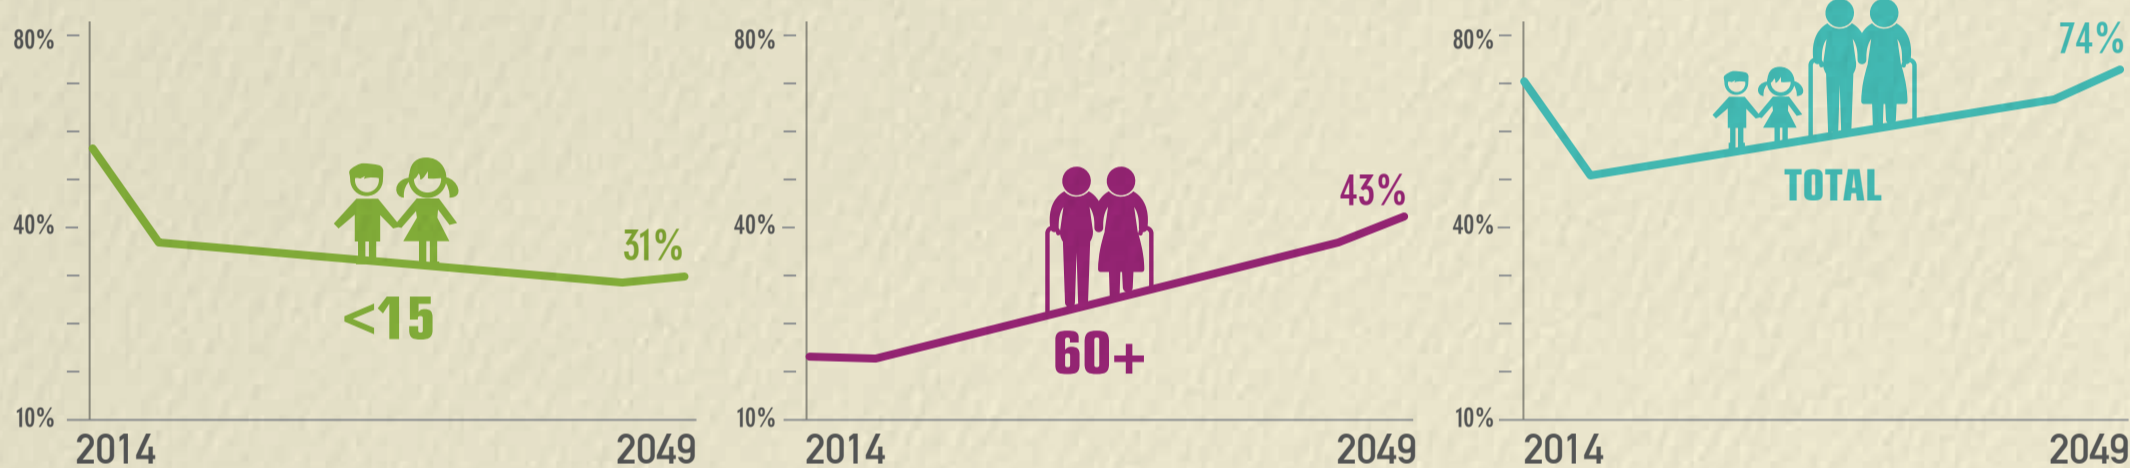

VIET NAM LABOUR FORCE

AND POPULATION AGEING

POPULATION TREND BY AGE GROUPS, PROJECTED TO 2049

DEPENDENCY RATIO, 1999-2014 AND PROJECTED TO 2049

LABOUR FORCE PARTICIPATION RATE, 15-59 YEARS OLD

LABOUR FORCE PARTICIPATION RATE, 60+

RATE OF UNSKILLED OCCUPATIONS, 2014

AVERAGE NUMBER OF WORKING HOURS PER WEEK, 2014

SELF-EMPLOYED OR UNPAID FAMILY WORKERS, 2014

Note: Age dependency ratio is the ratio of dependents people (0-14 years old or 60+) to the working age population those ages 15-59