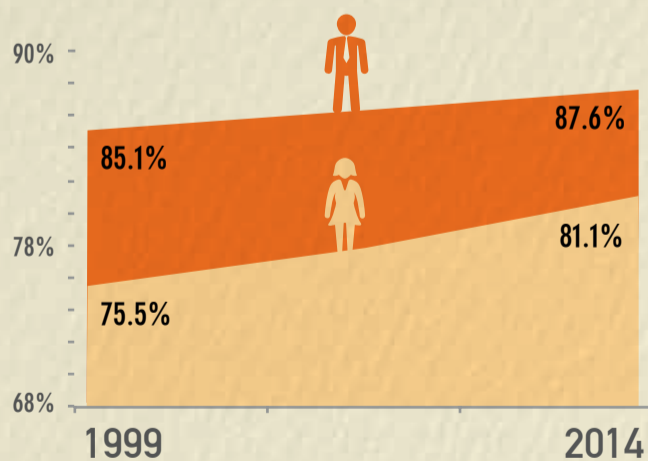

VIET NAM LABOUR FORCE

AND POPULATION AGEING

POPULATION TREND BY AGE GROUPS, PROJECTED TO 2049

DEPENDENCY RATIO, 1999-2014 AND PROJECTED TO 2049

LABOUR FORCE PARTICIPATION RATE, 15-59 YEARS OLD

LABOUR FORCE PARTICIPATION RATE, 60+

RATE OF UNSKILLED OCCUPATIONS, 2014

AVERAGE NUMBER OF WORKING HOURS PER WEEK, 2014

SELF-EMPLOYED OR UNPAID FAMILY WORKERS, 2014

Note: Age dependency ratio is the ratio of dependents people (0-14 years old or 60+) to the working age population those ages 15-59