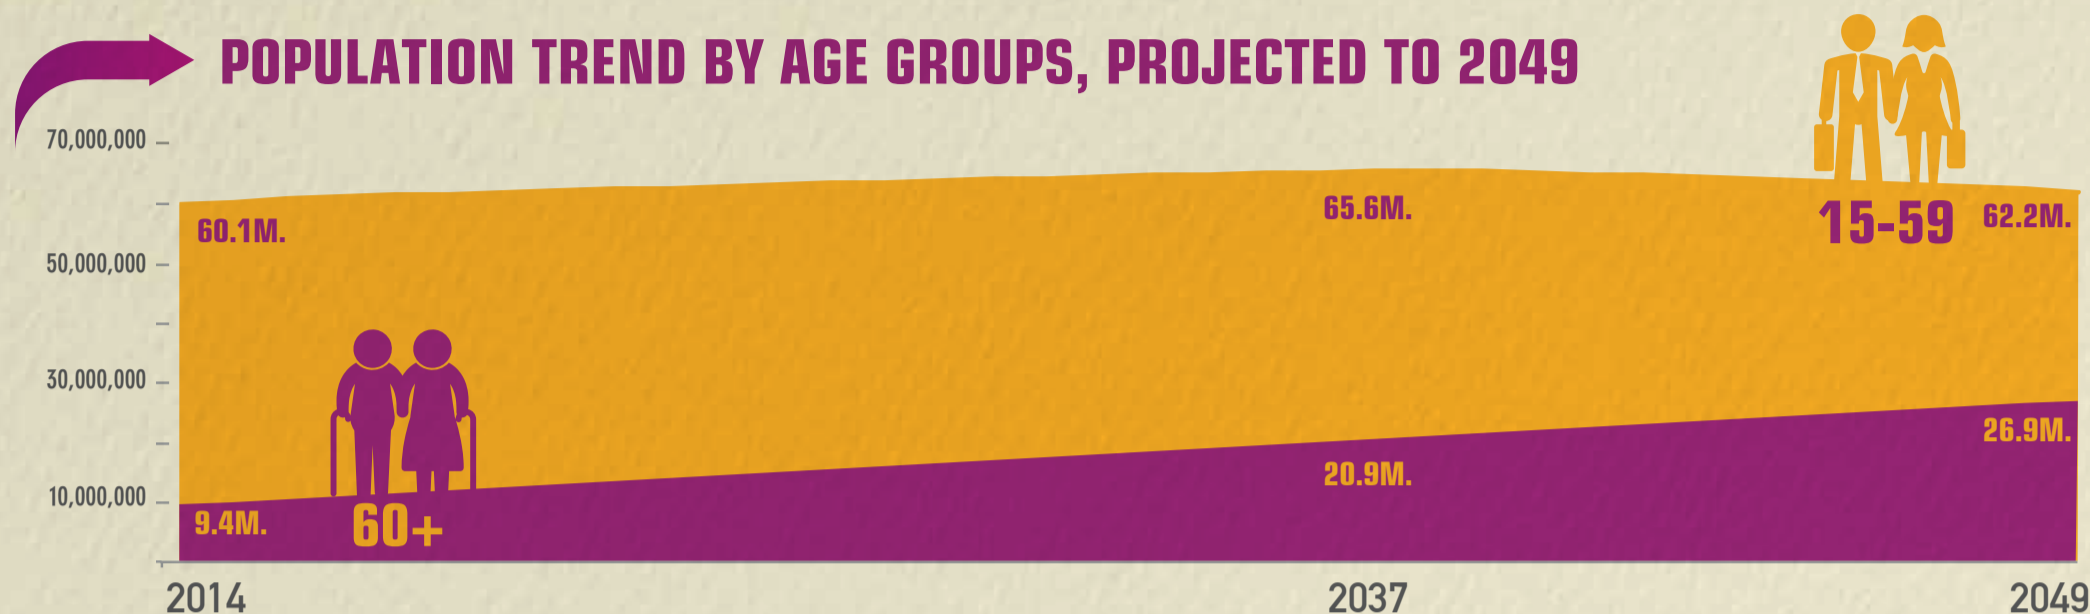

VIET NAM LABOUR FORCE

AND POPULATION AGEING

POPULATION TREND BY AGE GROUPS, PROJECTED TO 2049

DEPENDENCY RATIO, 1999-2014 AND PROJECTED TO 2049

LABOUR FORCE PARTICIPATION RATE, 15-59 YEARS OLD

LABOUR FORCE PARTICIPATION RATE, 60+

RATE OF UNSKILLED OCCUPATIONS, 2014

AVERAGE NUMBER OF WORKING HOURS PER WEEK, 2014

SELF-EMPLOYED OR UNPAID FAMILY WORKERS, 2014

Note: Age dependency ratio is the ratio of dependents people (0-14 years old or 60+) to the working age population those ages 15-59