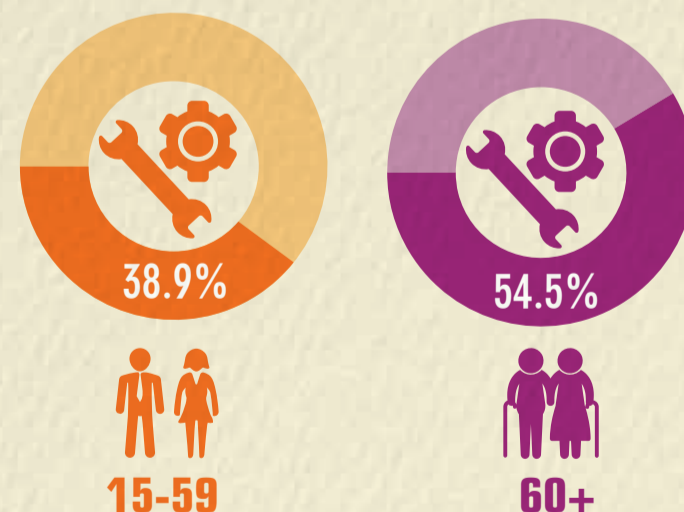

VIET NAM LABOUR FORCE

AND POPULATION AGEING

POPULATION TREND BY AGE GROUPS, PROJECTED TO 2049

DEPENDENCY RATIO, 1999-2014 AND PROJECTED TO 2049

LABOUR FORCE PARTICIPATION RATE, 15-59 YEARS OLD

LABOUR FORCE PARTICIPATION RATE, 60+

RATE OF UNSKILLED OCCUPATIONS, 2014

AVERAGE NUMBER OF WORKING HOURS PER WEEK, 2014

SELF-EMPLOYED OR UNPAID FAMILY WORKERS, 2014

Note: Age dependency ratio is the ratio of dependents people (0-14 years old or 60+) to the working age population those ages 15-59