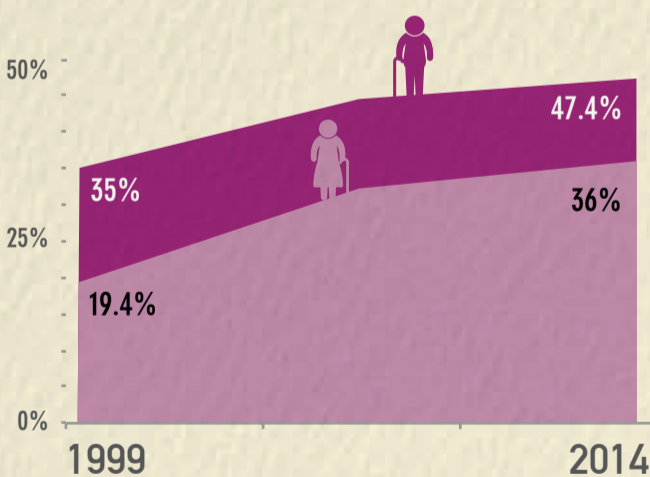

VIET NAM LABOUR FORCE

AND POPULATION AGEING

POPULATION TREND BY AGE GROUPS, PROJECTED TO 2049

DEPENDENCY RATIO, 1999-2014 AND PROJECTED TO 2049

LABOUR FORCE PARTICIPATION RATE, 15-59 YEARS OLD

LABOUR FORCE PARTICIPATION RATE, 60+

RATE OF UNSKILLED OCCUPATIONS, 2014

AVERAGE NUMBER OF WORKING HOURS PER WEEK, 2014

SELF-EMPLOYED OR UNPAID FAMILY WORKERS, 2014

Note: Age dependency ratio is the ratio of dependents people (0-14 years old or 60+) to the working age population those ages 15-59